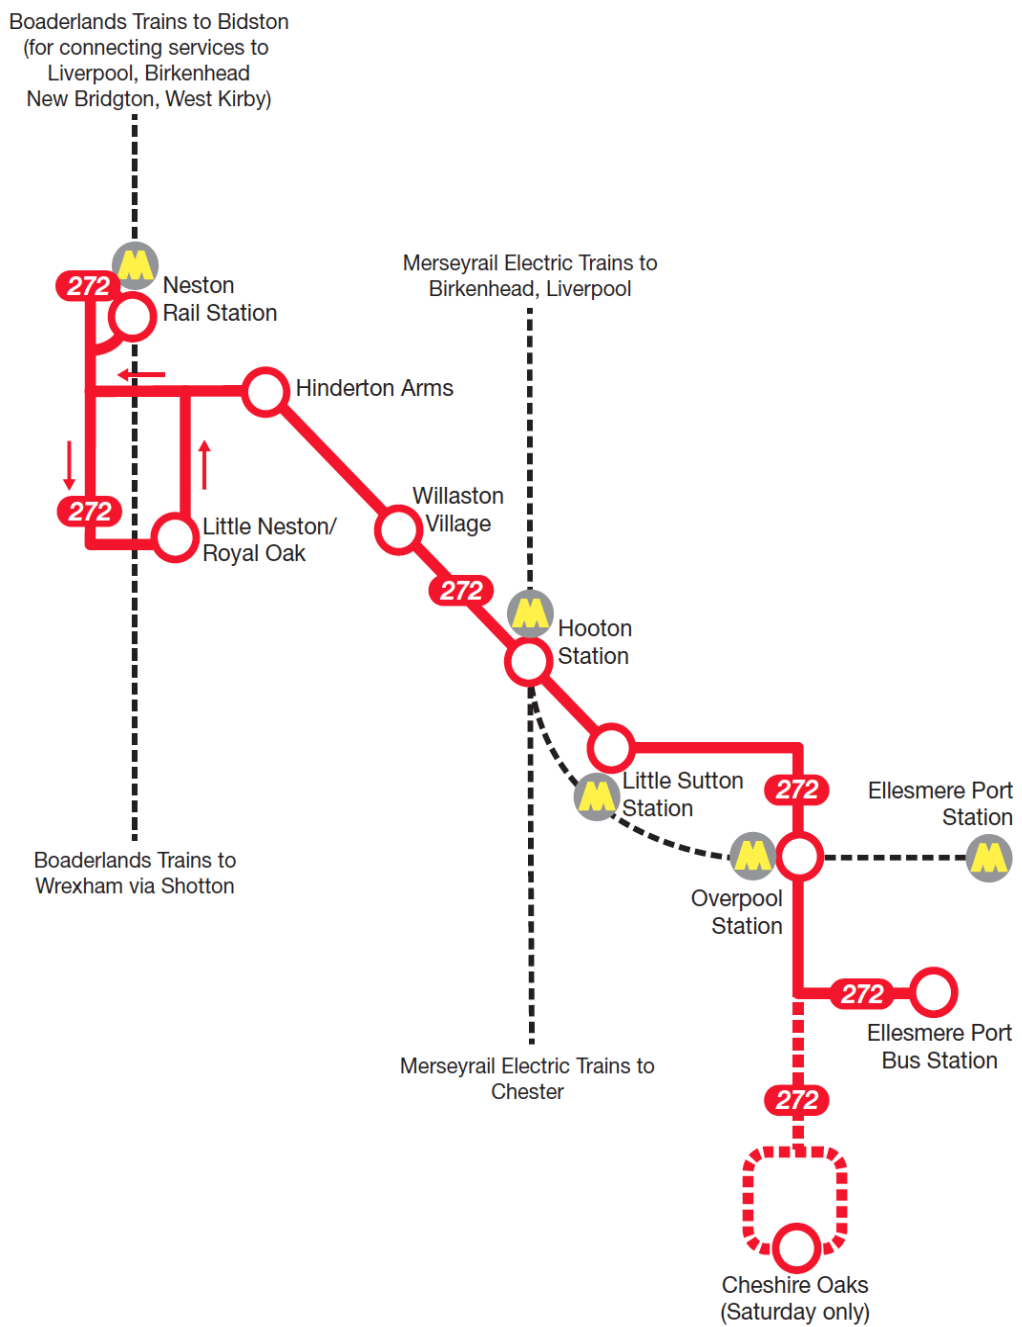

New Timetable
21 September 2014

willastonconnectionsneaton
Aintree Coachline

Service **272**

Ellesmere Port - Hooton - Willaston - Neston
extending to Cheshire Oaks and Parkgate
on Saturdays

Whilst every care has been taken in compiling this information, the bus times in this leaflet are for guidance only. Aintree Coachline will not be responsible for any loss, damage, or inconvenience caused by any operating failure, or in consequence of any inaccuracies.

Monday to Friday	272 Sch	272 SH	272	272	272
Ellesmere Port Bus Station Stand 5	1335	1440	1440	1600	1710
Overpool Road, Railway Station	1340	1445	1445	1605	1715
Little Sutton, Red Lion PH	1345	1450	1450	1610	1720
Hooton Interchange	1351	1456	1456	1616	1726
Willaston, Nag's Head PH	1355	1500	1500	1620	1730
Mellock Lane, Royal Oak	--	1508	--	1629	1739
Neston Railway Station, Ladies Walk	1405	1512	1510	1630	1740

Codes:

Sch: Runs Mon - Fri during sch term time, ask the operator for exact dates

SH: Runs Mon - Fri during sch holidays, ask the operator for exact dates

272 Neston - Willaston - Hooton - Ellesmere Port

Saturday Only	272	272	272	272	272
Parkgate Square	0800	1000	1200	1430	1630
Neston, Brook Street, Tesco	0805	1005	1205	1435	1635
Mellock Lane, Royal Oak	0811	1011	1211	1441	1641
Willaston, Hadlow Road	0821	1021	1221	1451	1651
Hooton Interchange	0825	1025	1225	1455	1655
Little Sutton, Red Lion PH	0830	1030	1230	1500	1700
Overpool Road, Railway Station	0835	1035	1235	1505	1705
Ellesmere Port Bus Station Stand 5	0842	1042	1242	1512	1712
Coliseum & Cinema	0847	1047	1247	1517	1717
Cheshire Oaks, Outlet Village Stand B	0850	1050	1250	1520	1720